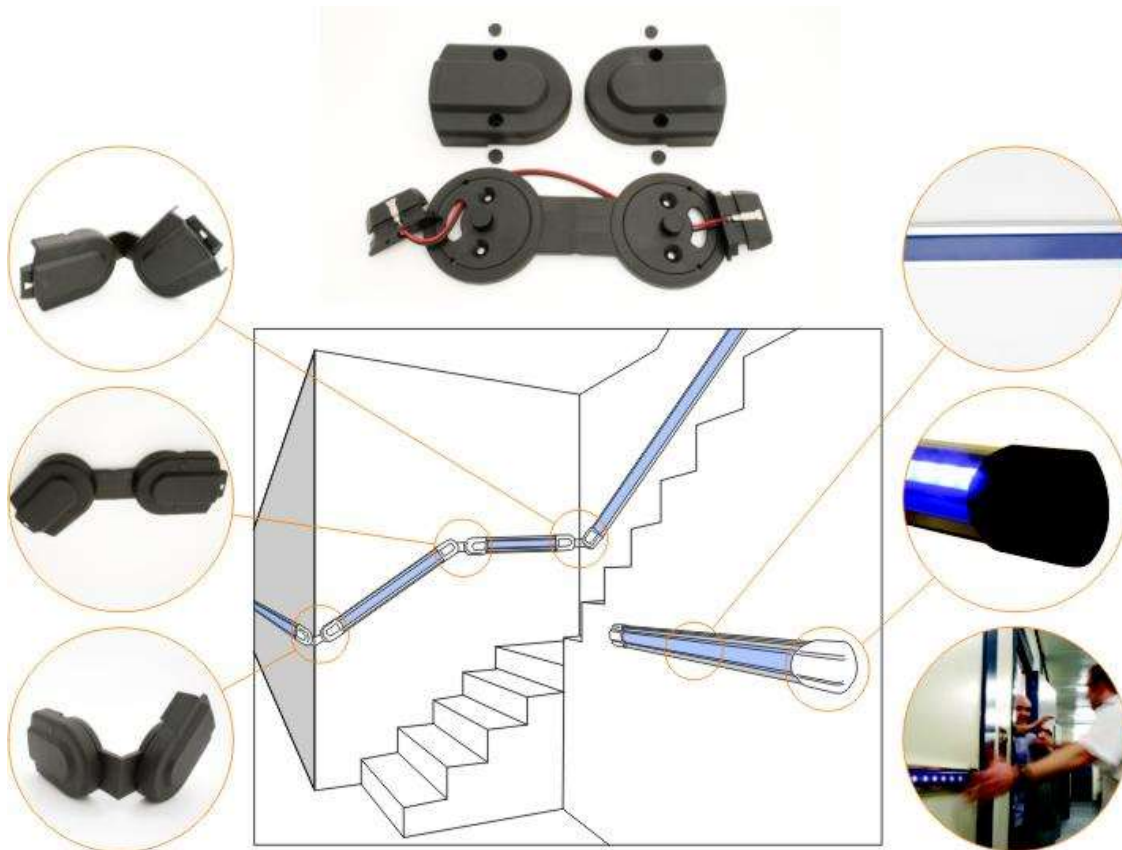

IAA 9008-101 CONFIGURATIONS FOR INTELLIGENT AFFRAY ALARM

TOILETS ALARMS

PEACE OF MIND

For the vulnerable - who cannot pick them themselves up, turn around in the confines of the toilet, or even sit up, alarm strips can be a real lifesaver.

A DISABLED TOILET ALARM WHICH IS ALWAYS WITHIN REACH.

UNIVERSAL CONNECTOR

The Universal Connector provides great versatility by connecting strips in-line, around external corners and internal corners and comes ready-wired for LEDs as well as the alarm circuit.

PANIC AND AFFRAY ALARMS

Install at all levels and all angles a neat, simple, versatile, robust, solution. Ideal for

- Wall
- Corridors
- Rooms
- Car Parks
- Holding Areas

Water resistant options for wet rooms and external use.