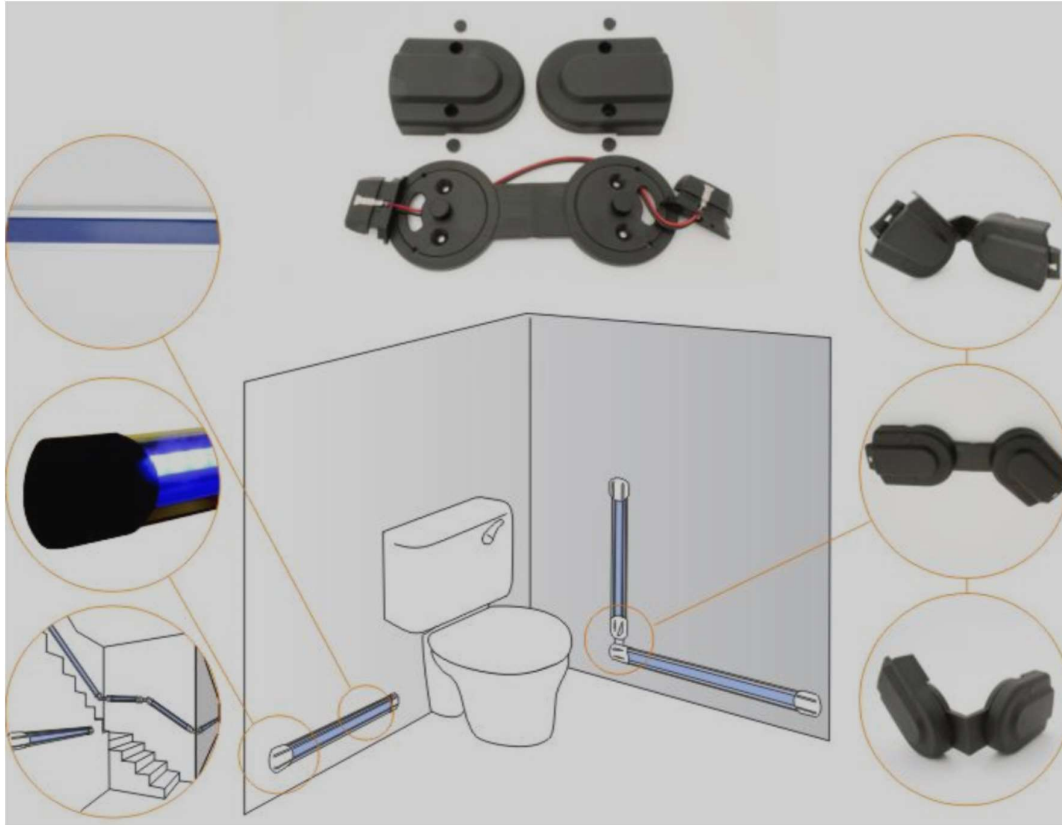

IAA 9008-101 CONFIGURATIONS FOR INTELLIGENT AFFRAY ALARM

TOILETS ALARMS

PEACE OF MIND

For the vulnerable - who cannot pick them themselves up, turn around in the confines of the toilet, or even sit up, alarm strips can be a real lifesaver.

A DISABLED TOILET ALARM WHICH IS ALWAYS WITHIN REACH.

UNIVERSAL CONNECTOR

The Universal Connector provides great versatility by connecting strips in-line, around external corners and internal corners and comes ready-wired for LEDs as well as the alarm circuit.

PANIC AND AFFRAY ALARMS

Install at all levels and all angles a neat, simple, versatile, robust, solution. Ideal for

- Wall
- Corridors
- Rooms
- Car Parks
- Holding Areas

Water resistant options for wet rooms and external use.