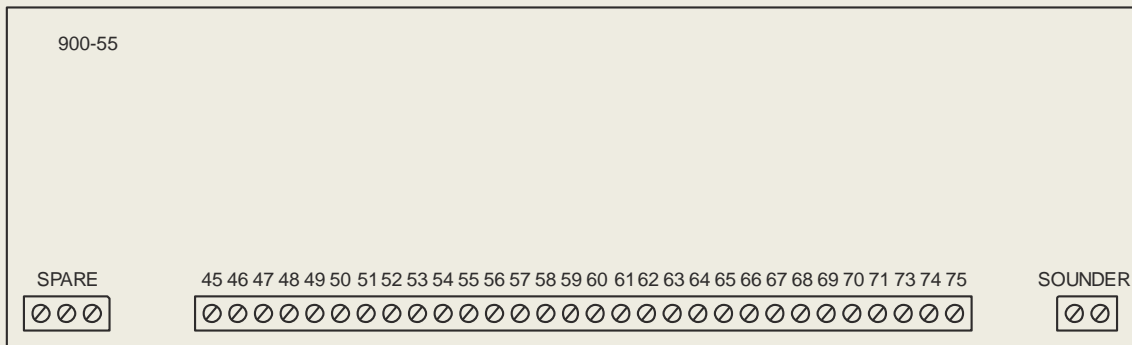

PART NUMBERS

GA 9005-202 LED affray indicator panel

SPECIFICATIONS

Fascia: Red painted die cast aluminium
Mounting (surface): Surface mount red painted die cast aluminium back box (supplied)
Dimensions: Width: 230 mm, height: 330 mm, depth: 110 mm (approx.)
Power: Powered through multi-core cable

CONNECTIONS

TERMINAL

SPARE
SOUNDER
45-71 + 73-75

SIGNAL

Not used
Internal sounder
Multi-core cable to controller

DESIGNED FOR LIFE

At Folknoll all equipment is designed by experience engineers for easy installation, simple configuration, straightforward operation, low maintenance and high reliability.

CUSTOM UNITS

Folknoll is a customer focused company. If you need special software features, custom made units or larger systems, then please contact Folknoll to discuss your requirements.

FURTHER INFORMATION

Please contact us for further information about the wide range of Folknoll products and systems.

Folknoll Group, Old North Rd, Royston, HERTS, SG8 5DT, UK

Tel: **+44 (0) 1763 234567**

Email: sales@folknoll.co.uk

www: www.folknoll.co.uk